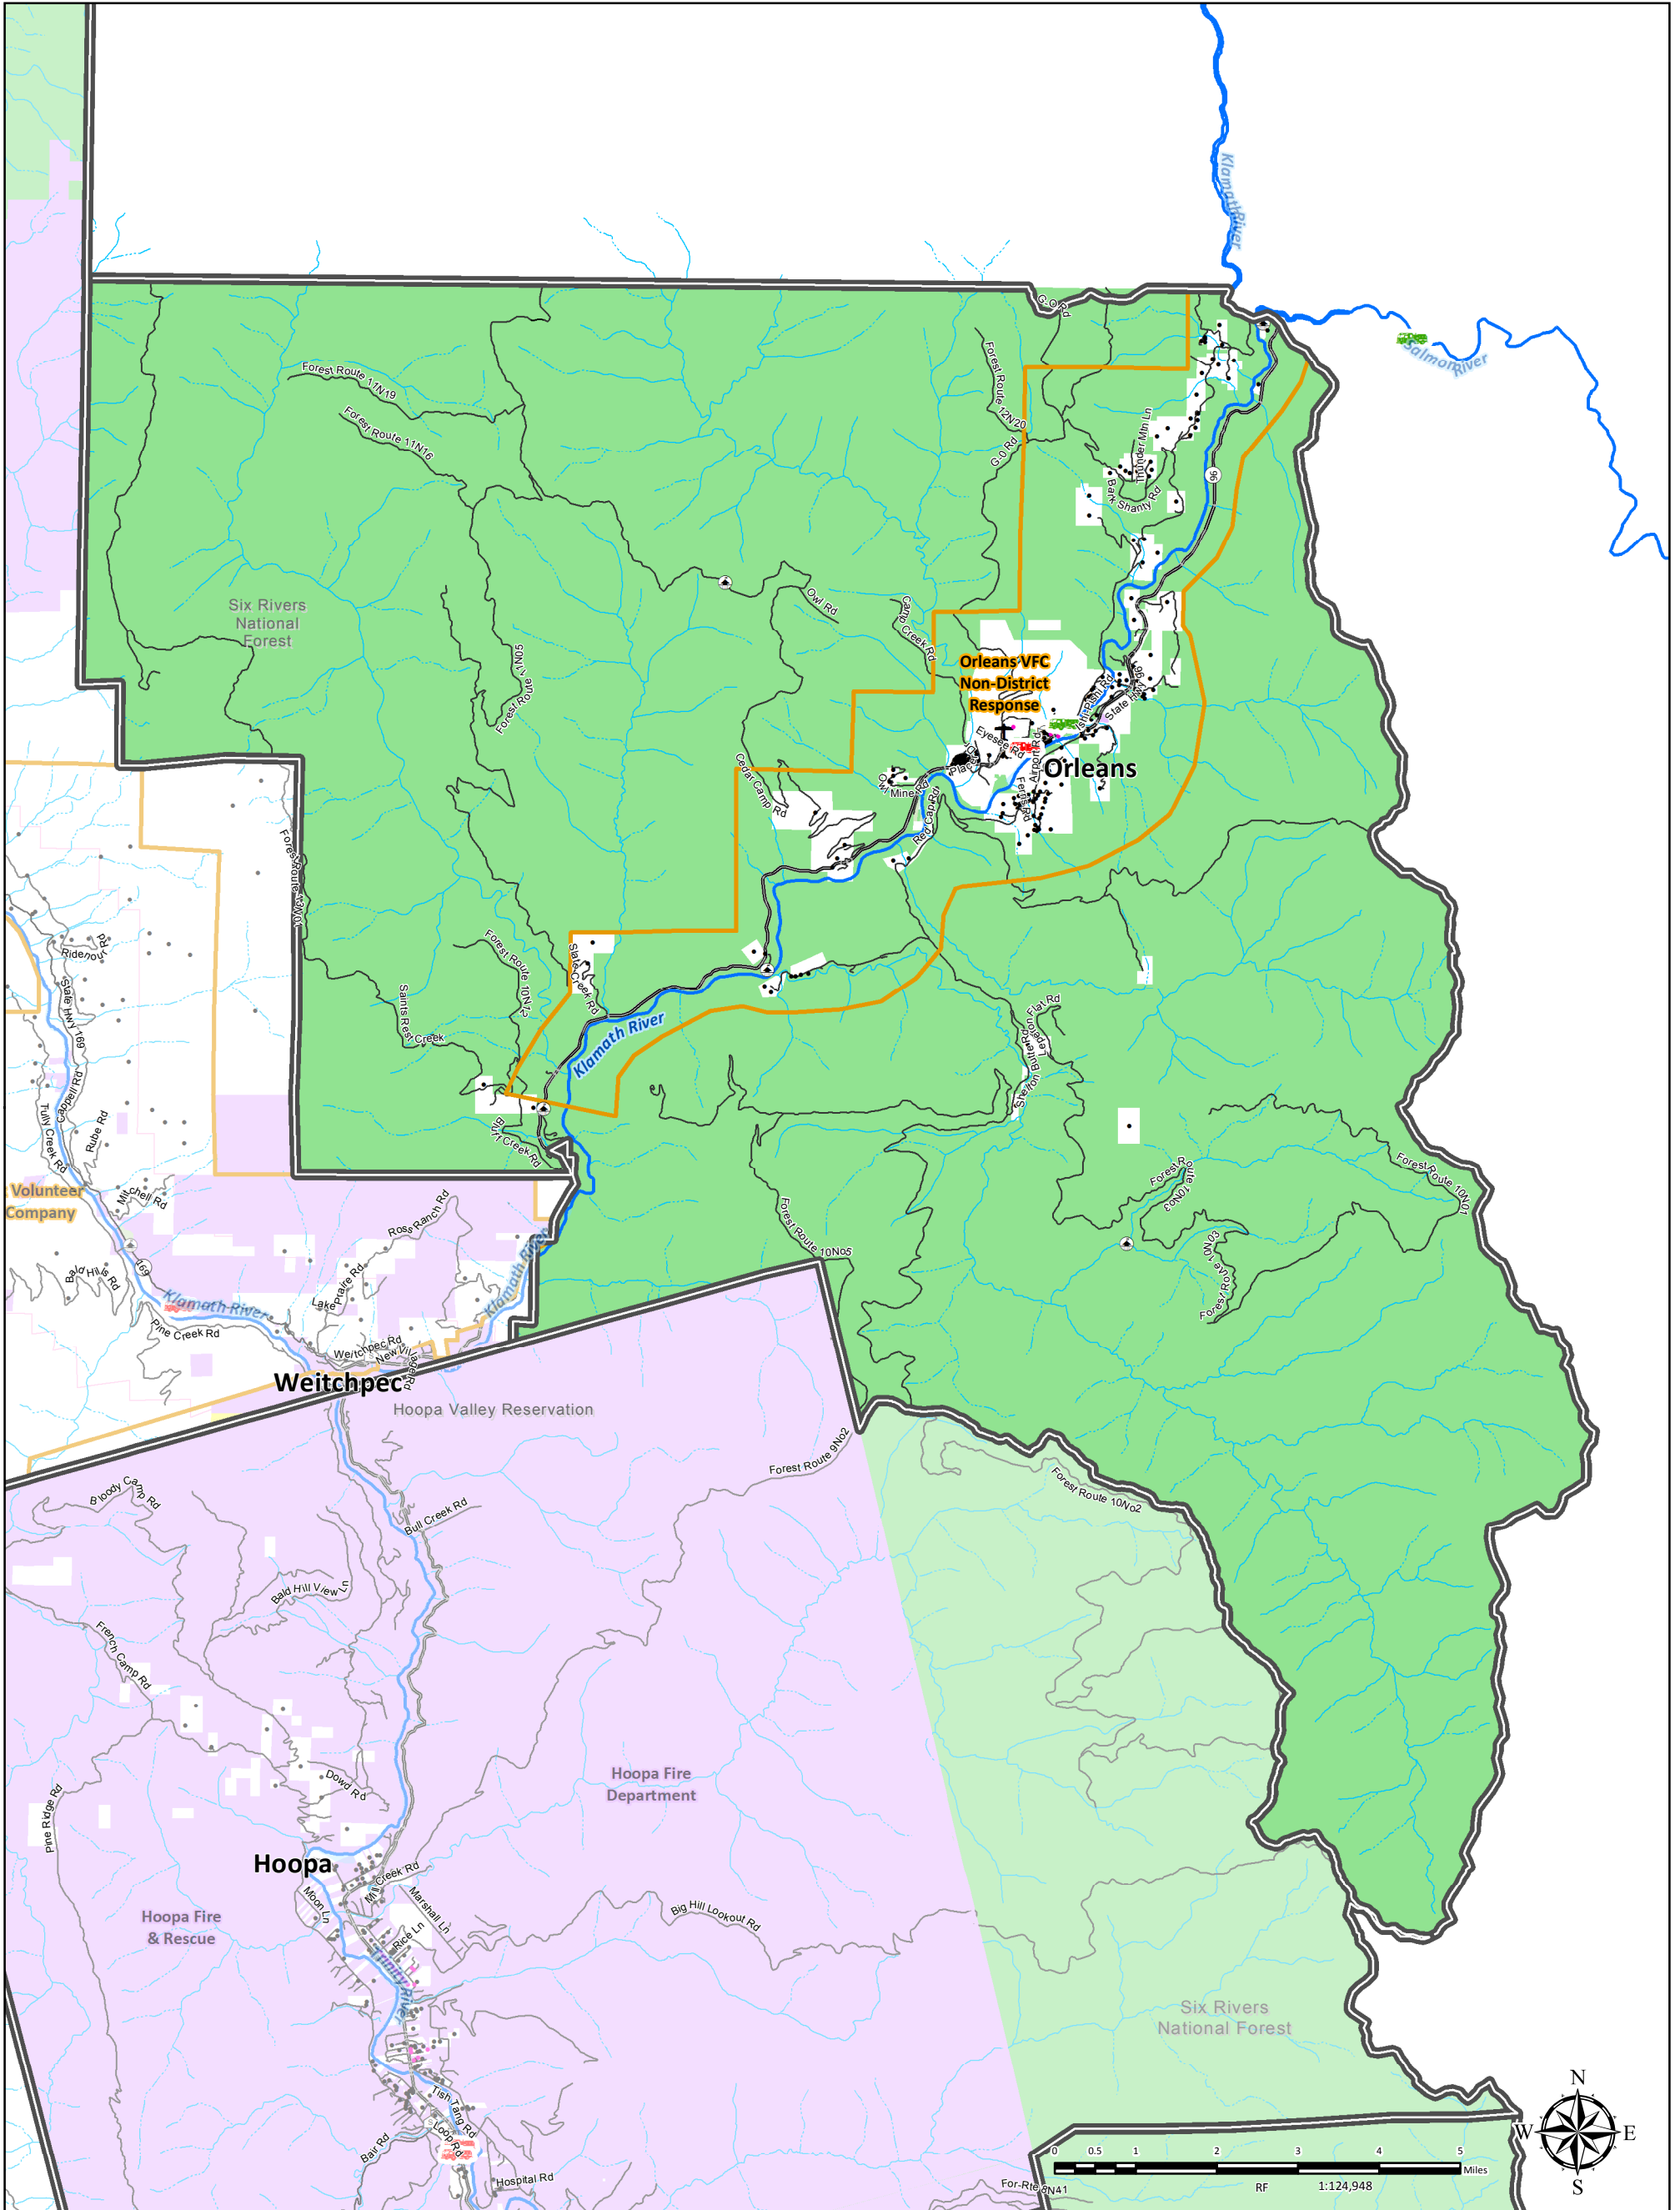

MAP 4.3.1 MID KLAMATH PLANNING UNIT

PLANNING UNIT MAP

<ul style="list-style-type: none"> CWPPP Planning Unit Boundary Emergency Response <ul style="list-style-type: none"> Local Fire Station CAL Fire Station Six Rivers Fire Station Hospitals and Clinics <ul style="list-style-type: none"> Hospital/Medical Center Red Cross Lookouts, Lights and Radio <ul style="list-style-type: none"> Lighthouse School 	<ul style="list-style-type: none"> District Out of District Non-Tax (Volunteer Fire Company) (VFC) Proposed Annexation Area Improved Parcels <ul style="list-style-type: none"> Improved Parcel (not actual location) Commercial or Industrial Lot (not actual location) Airports <ul style="list-style-type: none"> Landing Strip 	<ul style="list-style-type: none"> Highways and Roads <ul style="list-style-type: none"> HWY 101 State HWY HWY or Secondary Road Local Road or Street Hydrography <ul style="list-style-type: none"> Major River or Stream Infrastructure <ul style="list-style-type: none"> Gauging Station Water Tank or Source Historic Locations 	<ul style="list-style-type: none"> Land Ownership <ul style="list-style-type: none"> Bureau of Land Management National Park Service State Park or Other State Lands Six Rivers National Forest U.S. Fish and Wildlife Service Tribal Lands Private Industrial Timber Cities
---	--	---	---

Humboldt County FireSafe COUNCIL

Land ownership and infrastructure data was compiled by the County of Humboldt. Fire planning features identified at community workshops by residents; local, state, and federal fire service and prevention partners; and Humboldt County staff. Other data sources include the 2006 and 2013 editions of the Humboldt County Community Wildfire Protection Plan. The map is intended for planning purposes and should not be used for precise measurement or navigation.