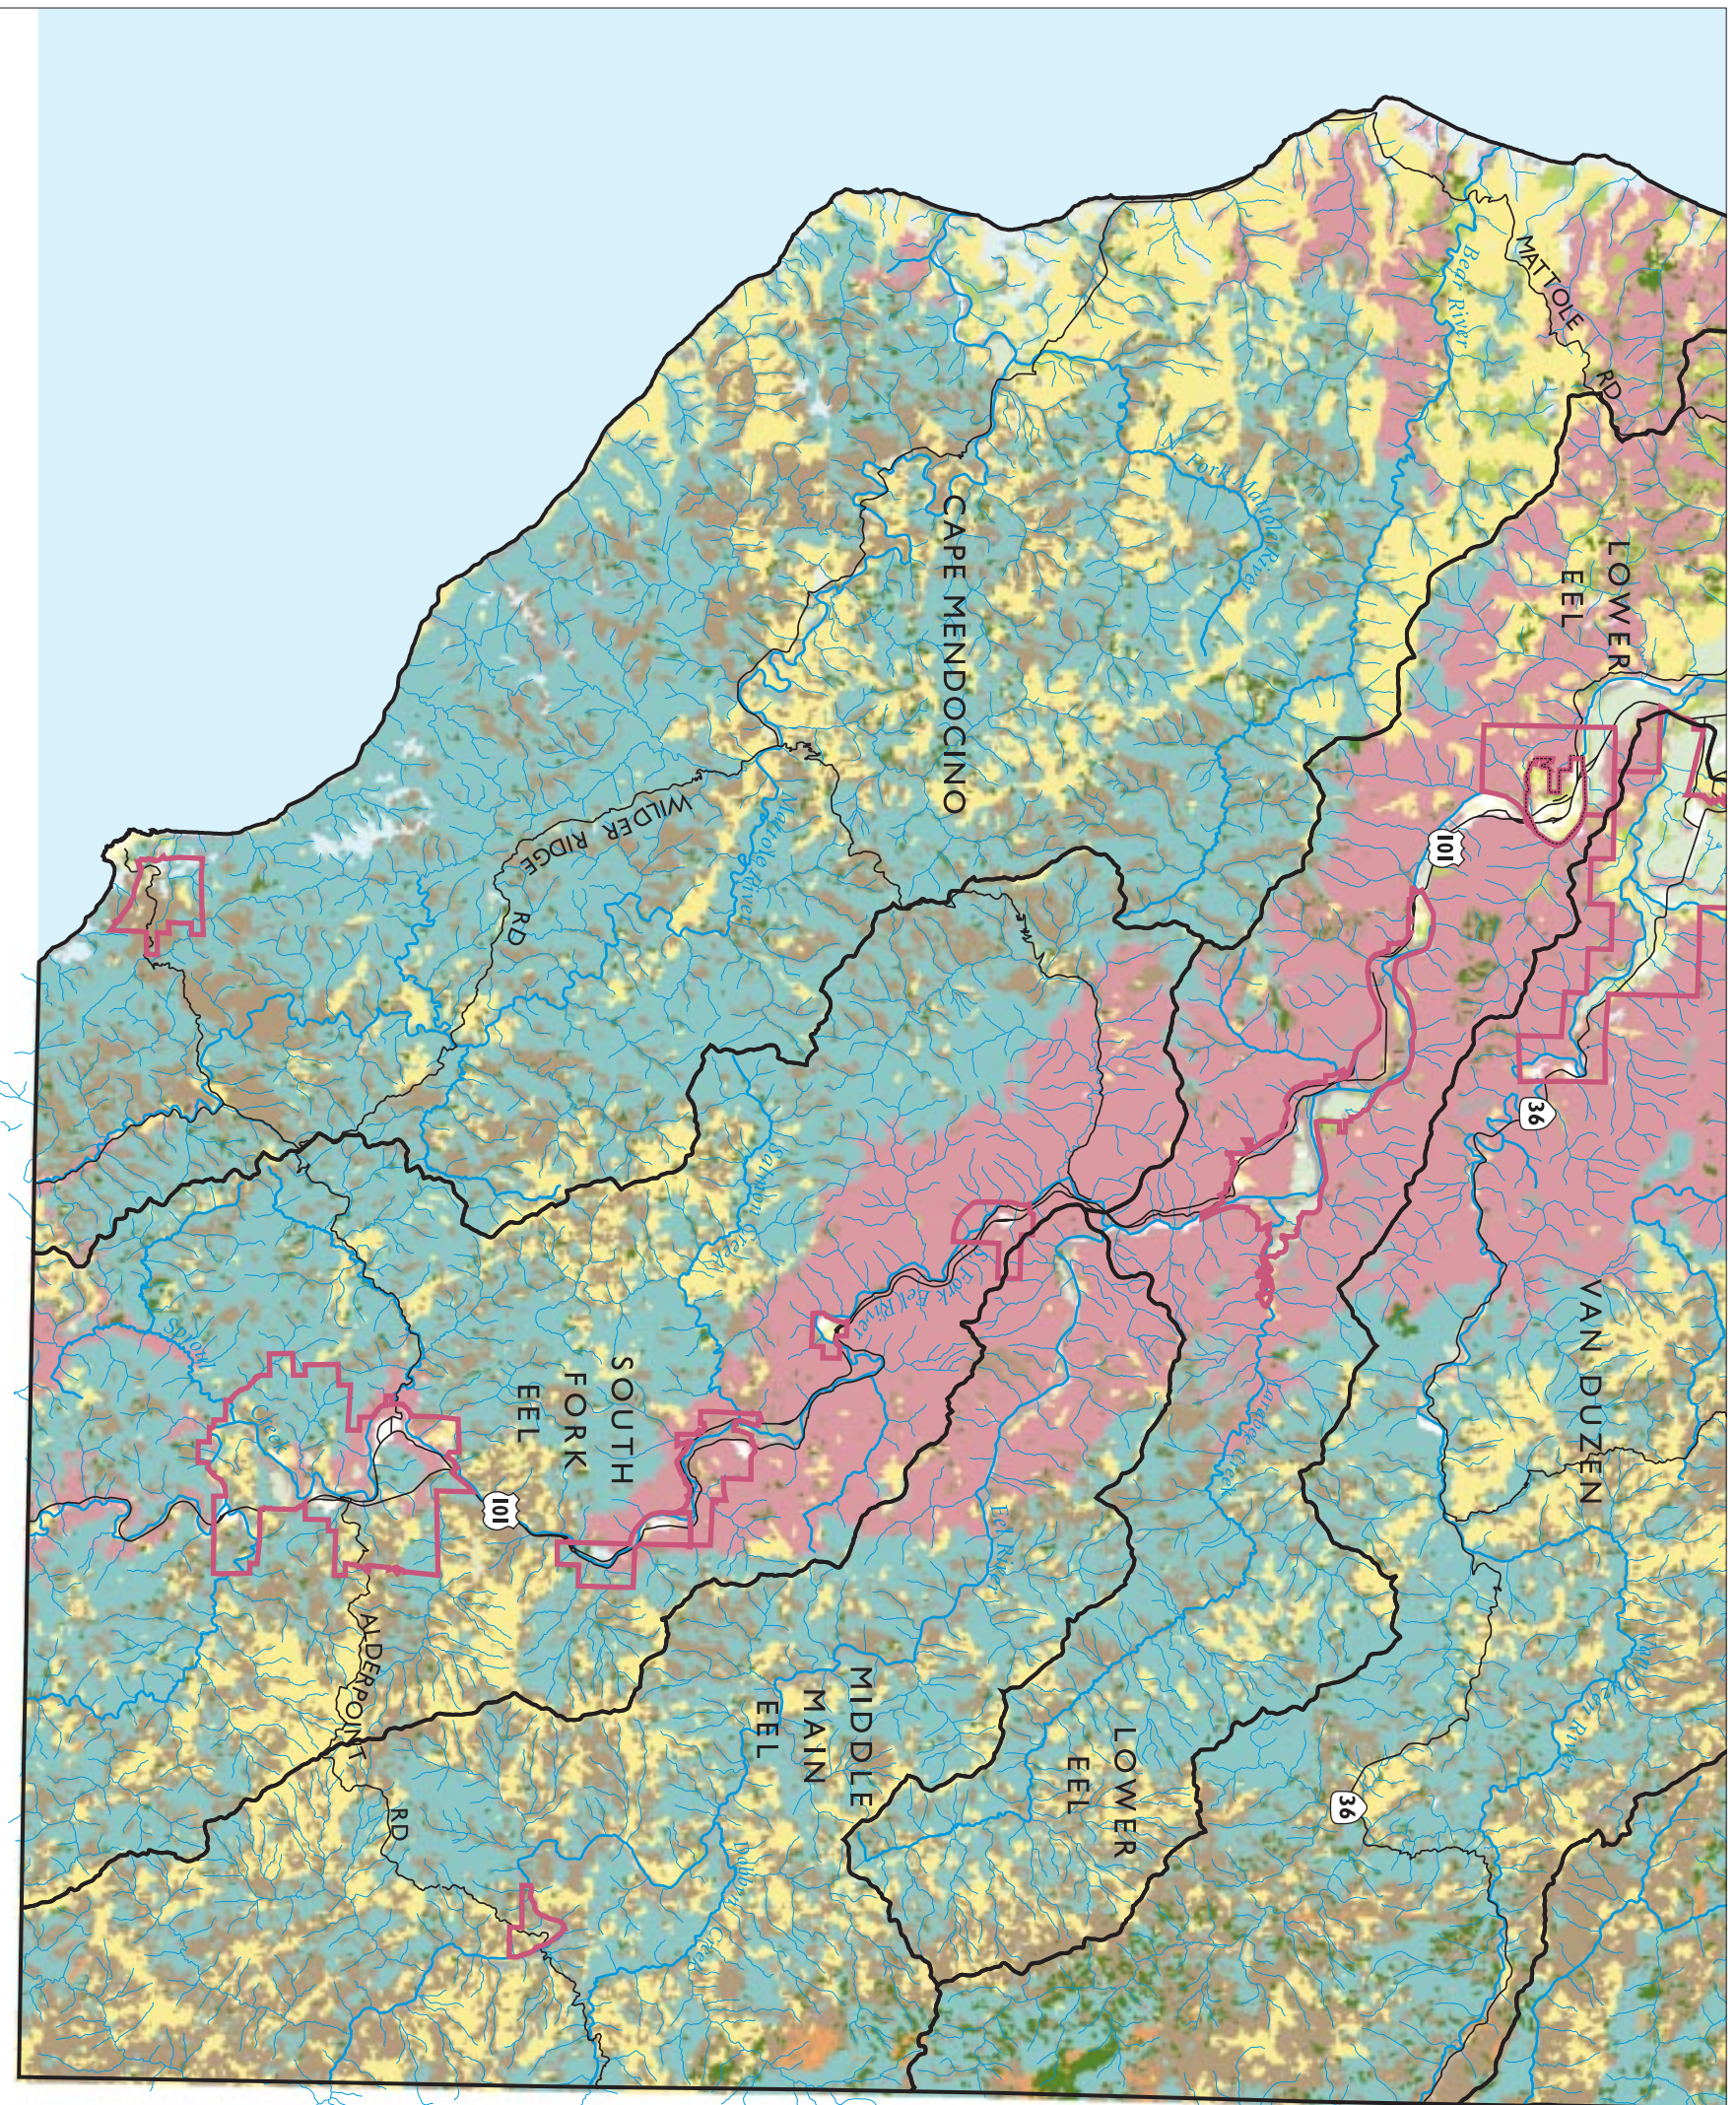

Figure 2-2c
Vegetation Types in
Humboldt County

- Agriculture-Crops
- Annual Grass
- Barren, Urban land or Water
- Chaparral
- Coastal Scrub
- Fir Forest
- Oak Woodlands
- Pine Forest
- Redwood
- Riparian
- Wetlands
- Watershed
- Community Planning Area
- Incorporated City

Note: Vegetation Types were consolidated into generalized categories by Humboldt County and Dyett & Bhatia

Source: California Department of Forestry and Fire Protection, Fire and Resources Assessment Program, 2002