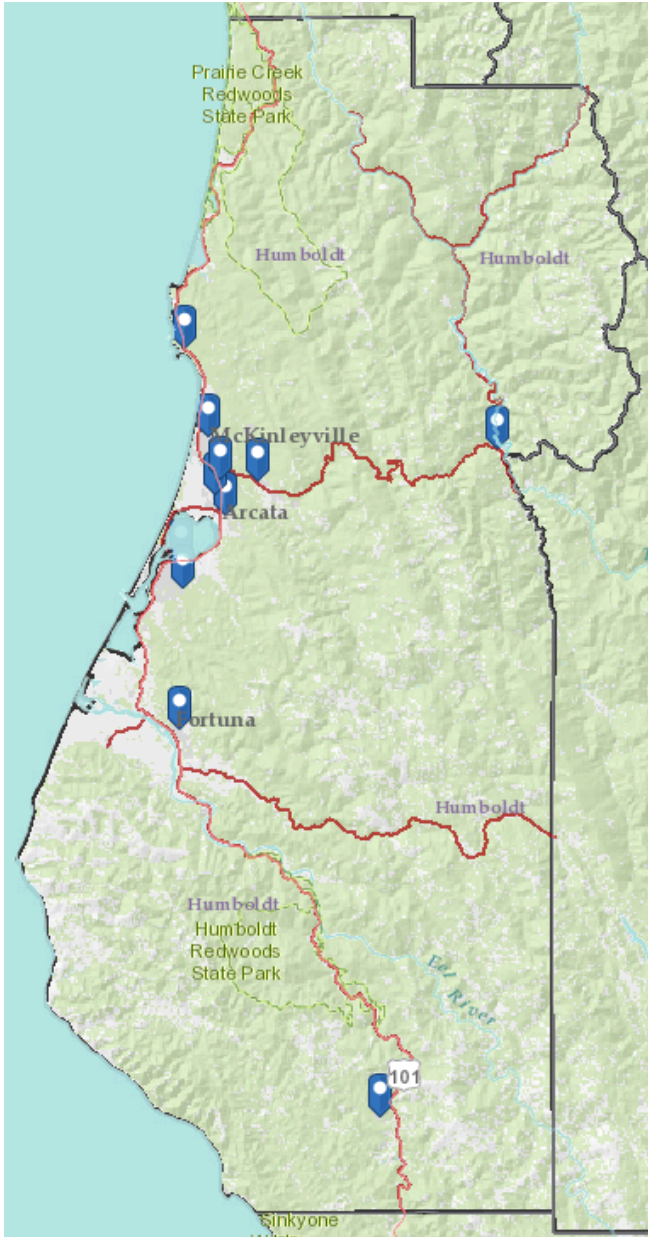

Ballot Drop Box Locations Across Humboldt County

Return your ballot to any of these secure ballot drop boxes starting Oct. 7.
Drop boxes available during location's regular business hours.

Willow Creek

Ray's Food Place: 38915 Highway 299

Trinidad

Murphy's Market: 1 Main Street

McKinleyville

Ace Hardware: 2725 Central Avenue

Murphy's Market: 1451 Glendale Drive

Arcata

Murphy's Market: 785 Bayside Road

Murphy's Market: 100 Westwood Court

Ray's Food Place: 5000 Valley West Boulevard

Eureka

Office of Elections: 2426 6th Street

Murphy's Market: 4020 Walnut Drive

Fortuna

Ray's Food Place: 2009 Main Street

Redway

Shop Smart: 3430 Redwood Drive