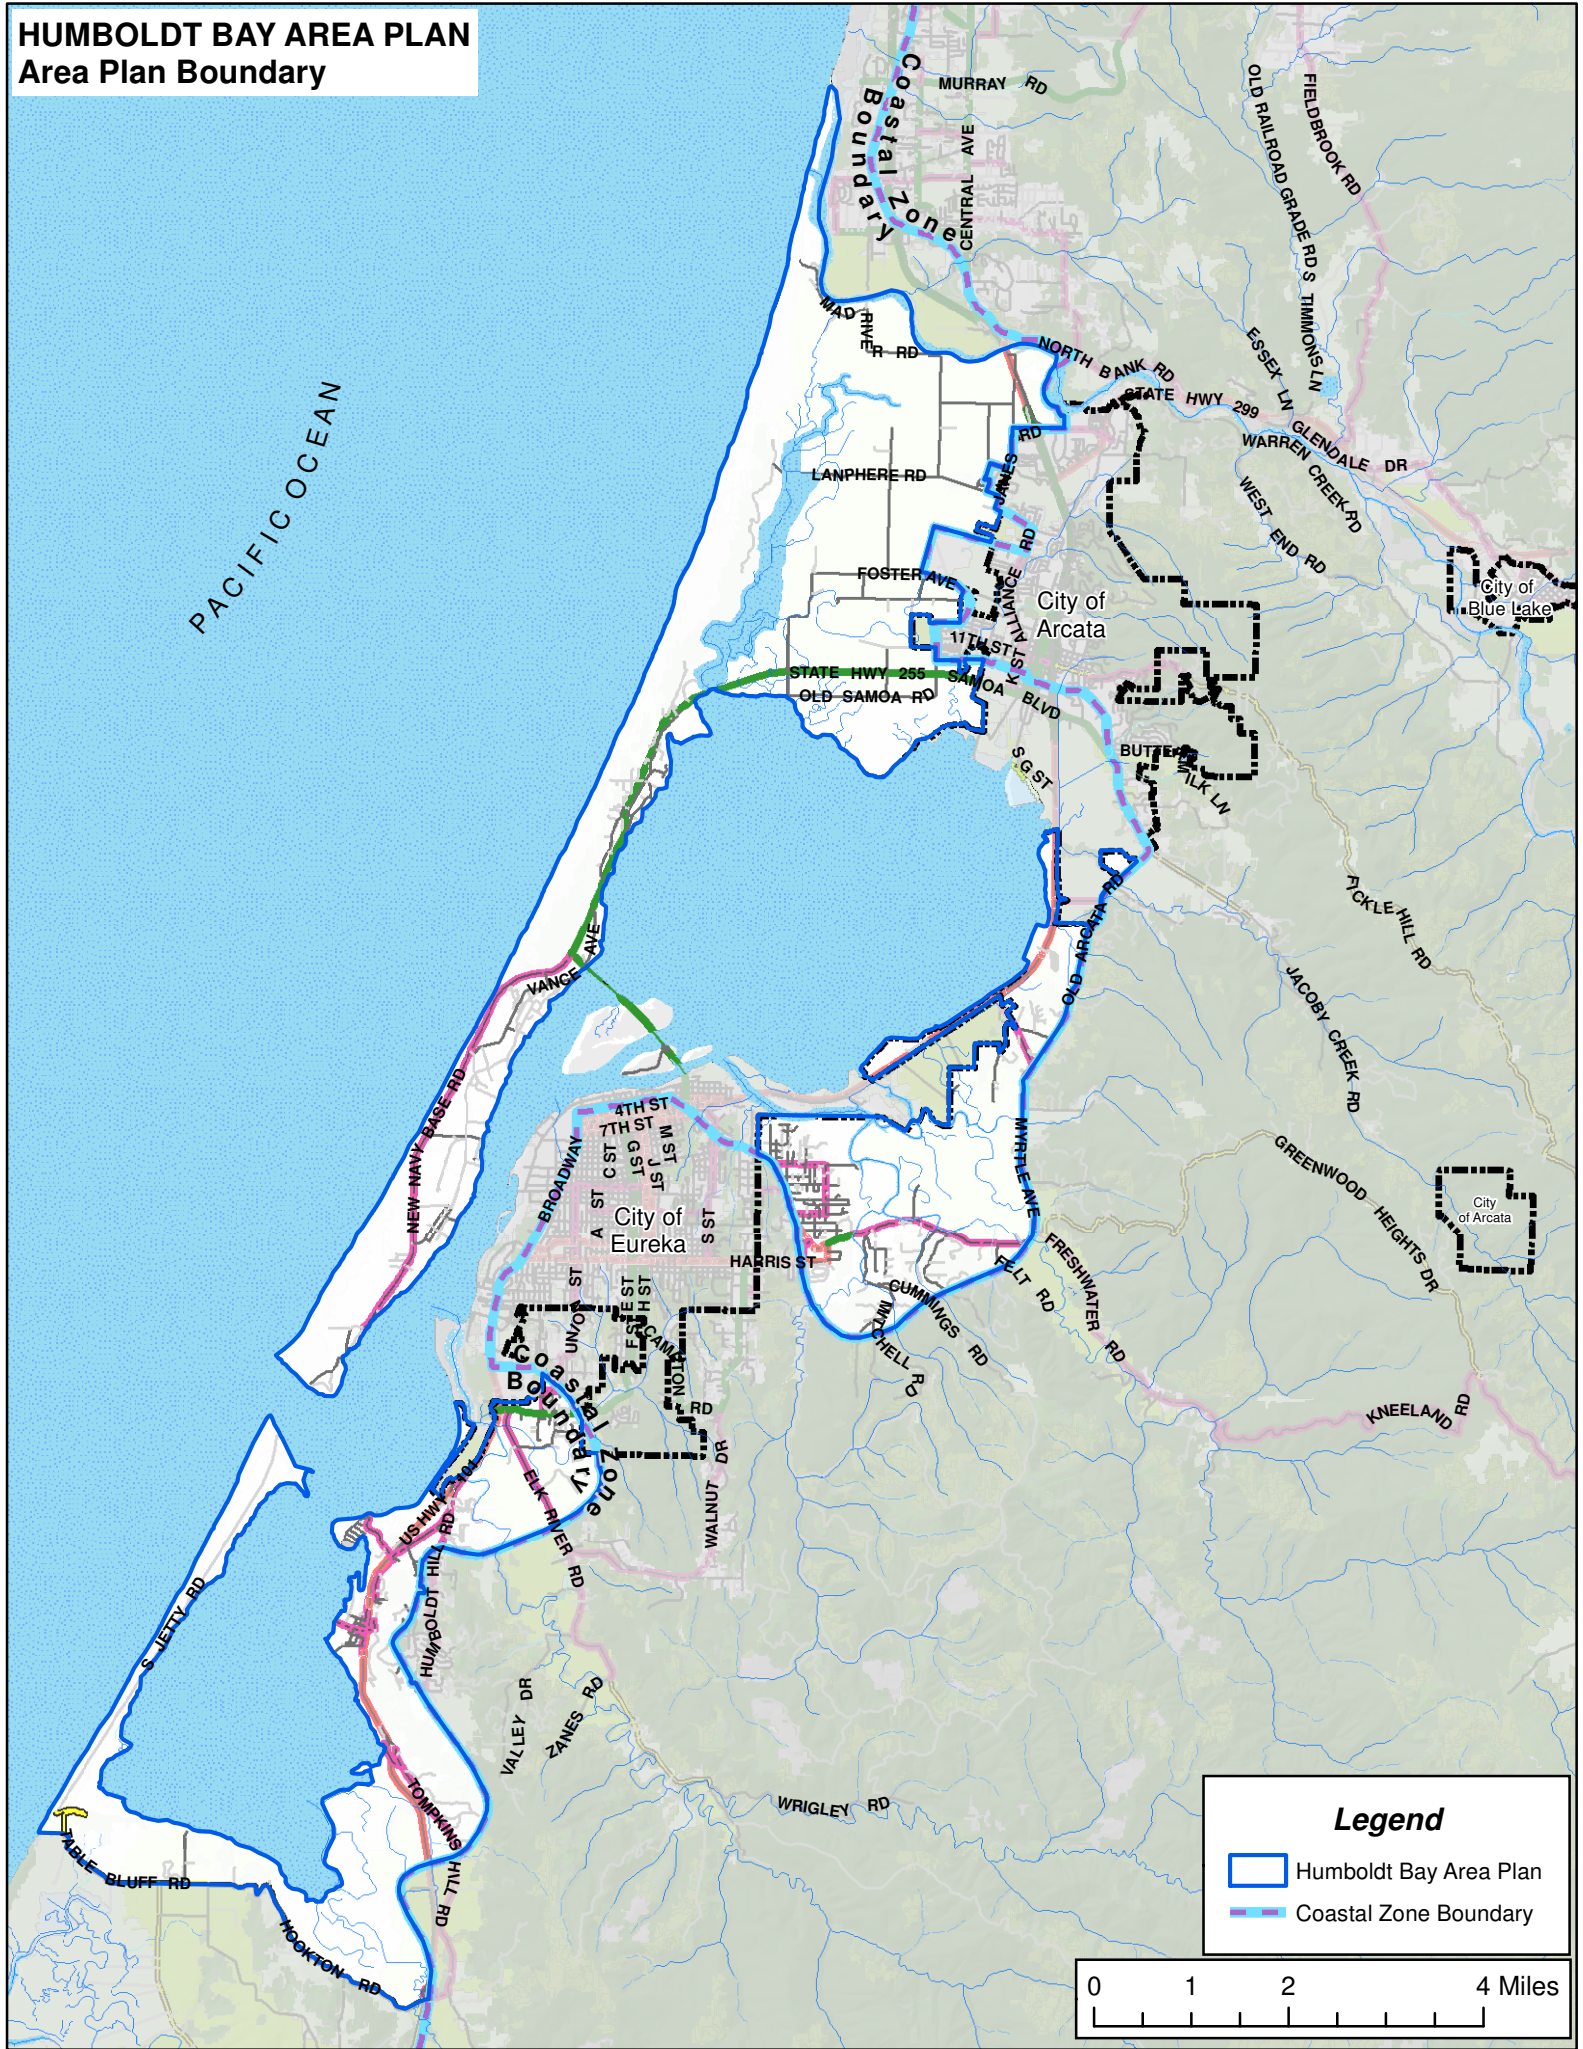

HUMBOLDT BAY AREA PLAN

Area Plan Boundary

PACIFIC OCEAN

Legend

-  Humboldt Bay Area Plan
-  Coastal Zone Boundary